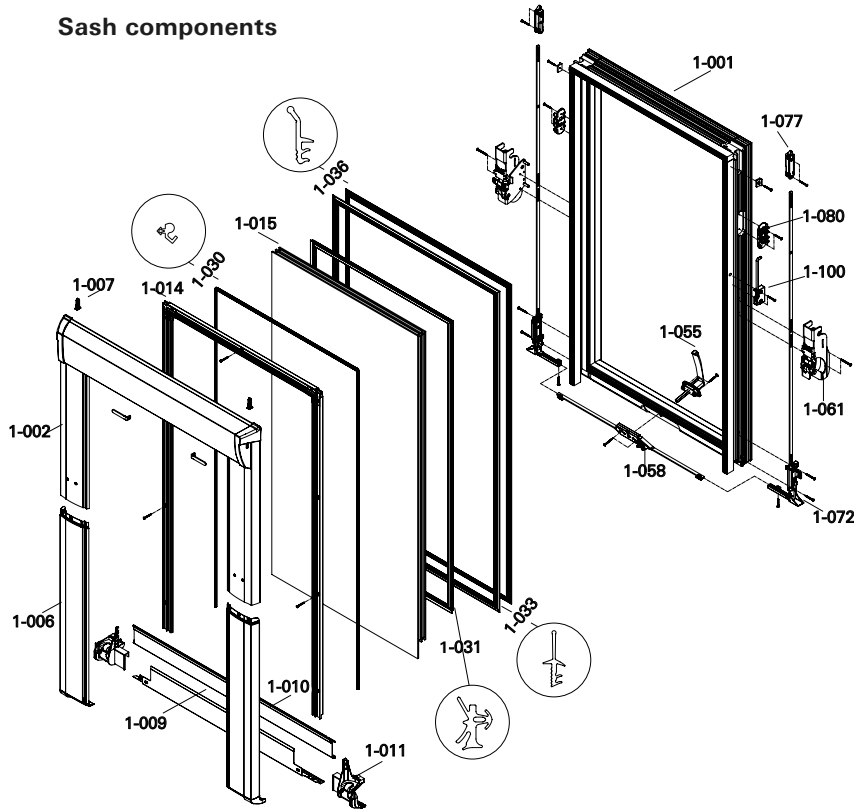

# R6 roof window in WOOD

## Sash components and frame parts

### Frame parts

1-002	Sash cover sheet, top	
1-007	Locking pin	
1-006	Sash sheet, lateral, bottom	↕
1-009	Glass protection cover	
1-010	Sash plate, bottom, diagonal	
1-011	Support-brace	↕
1-014	Glazing frame	
1-030	Glass seal, outer	
1-015	Insulating glass	X
1-031	Glass seal, inner	
1-033	Sash seal	
1-001	Sash frame	
1-055	Window handle	
1-058	Espagnolette	X
1-082	Fan complete	
1-061	Tilt/pivot bearing	↕
1-072	Corner drive complete	↕
1-077	Stiker	↕
1-080	Bolt guide	
1-036	Additional sash seal	
1-100	Cleaning safety complete	
1-114	Fan grill	
1-200	Frame	
1-205	Frame cover carrier	
1-215	Frame-cover gasket	
1-234	Striker block	↕
1-240	Folding bearing bolt	↕
1-246	Operation arm	↕
1-251	Folding bearing	↕
1-265	Sash guide complete	↕
1-289	Foil connection	
1-293	Insulation block	
1-294	Insulation block extension	
1-344	Installation corner-bracket	
1-347	Attachment screws	
1-349	Step wedge	
1-350	Tension key	
1-351	Attachment clips	