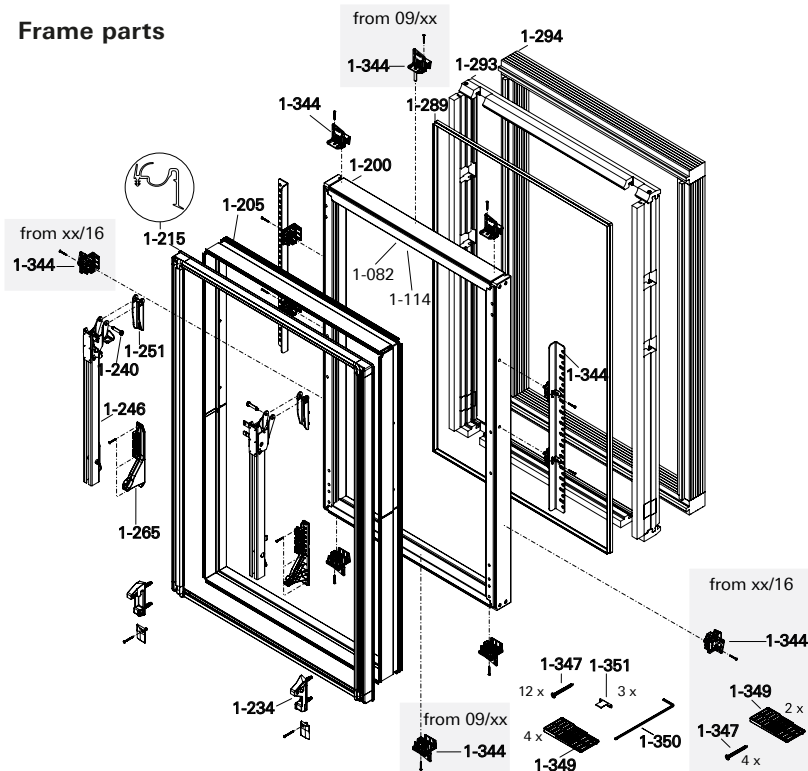

## Sash components and frame parts

### Frame parts

1-002	Sash cover sheet, top	
1-007	Locking pin	
1-006	Sash sheet, lateral, bottom	↕
1-009	Glass protection cover	
1-010	Sash plate, bottom, diagonal	
1-011	Support-brace	↕
1-014	Glazing frame	
1-030	Glass seal, outer	
1-015	Insulating glass	X
1-031	Glass seal, inner	
1-033	Sash seal	
1-001	Sash frame	
1-055	Window handle	
1-058	Espagnolette	X
1-082	Fan complete	
1-061	Tilt/pivot bearing	↕
1-072	Corner drive complete	↕
1-077	Stiker	↕
1-080	Bolt guide	
1-036	Additional sash seal	
1-100	Cleaning safety complete	
1-114	Fan grill	
1-200	Frame	
1-205	Frame cover carrier	
1-215	Frame-cover gasket	
1-234	Striker block	↕
1-240	Folding bearing bolt	↕
1-246	Operation arm	↕
1-251	Folding bearing	↕
1-265	Sash guide complete	↕
1-289	Foil connection	
1-293	Insulation block	
1-294	Insulation block extension	
1-344	Installation corner-bracket	
1-347	Attachment screws	
1-349	Step wedge	
1-350	Tension key	
1-351	Attachment clips	